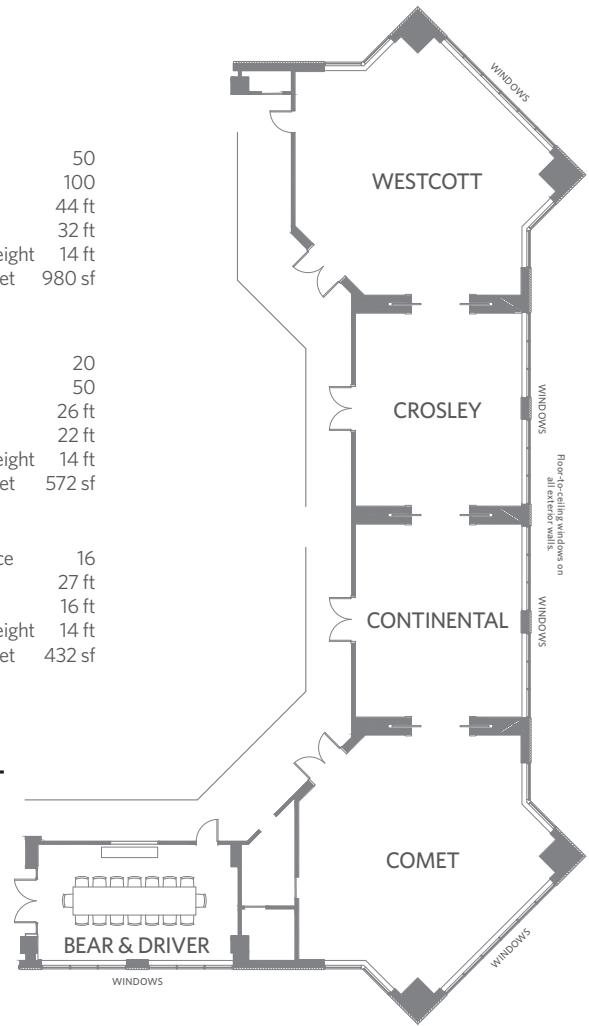

ELEVATED
PRIVATE EVENT
ROOMS

SER
STEAK + SPIRITS
ATOP THE ANATOLE

Comet & Westcott

Banquet	50
Reception	100
Length	44 ft
Width	32 ft
Ceiling Height	14 ft
Square Feet	980 sf

Continental & Crosley

Banquet	20
Reception	50
Length	26 ft
Width	22 ft
Ceiling Height	14 ft
Square Feet	572 sf

Bear & Driver

Conference	16
Length	27 ft
Width	16 ft
Ceiling Height	14 ft
Square Feet	432 sf

With floor-to-ceiling windows showcasing dramatic panoramic views of the city, our Event Rooms are extraordinary settings for your most exceptional occasions.