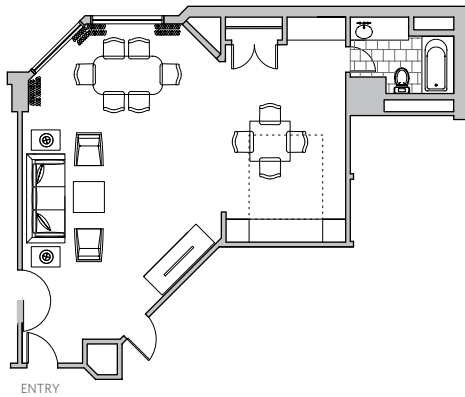

Ronald Reagan Grand Presidential Bedroom

PRESIDENTIAL

Atrium Corner Suites: 4
1,300 sf

CAPACITIES

Reception	40
Rounds	40
Theater	50
Conference	20

FEATURES

- spacious living and dining areas
- elevated corner city views
- serviceable wet bar
- ½ bathroom in parlor
- includes king bedroom with full bathroom
- connects to king or double bedroom (available at additional cost)

Presidential Parlor

PREMIER PARLOR

Tower Corner Suites: 14
1,180 sf

CAPACITIES

Reception	40
Rounds	40
Theater	40
Conference	20
Classroom	20

FEATURES

- expanded living and dining areas
- sweeping corner views
- dry bar
- full bathroom
- queen-sized murphy bed
- connects to king or double bedroom (available at additional cost)

Premier Parlor

DELUXE PARLOR

Atrium Corner Suites: 50
880 sf

CAPACITIES

Reception	35
Rounds	15
Theater	20
Conference	15

FEATURES

- large corner living areas
- dining table
- dry bar
- full bathroom
- queen-sized murphy bed
- connects to king or double bedroom (available at additional cost)

Deluxe Parlor

STANDARD PARLOR

Tower Corner Suites: 53
610 sf

CAPACITIES

Reception	15
Rounds	10
Theater	16
Conference	12

FEATURES

- tiled entry
- large corner living area
- full bathroom
- queen-sized murphy bed
- connects to king or double bedroom (available at additional cost)