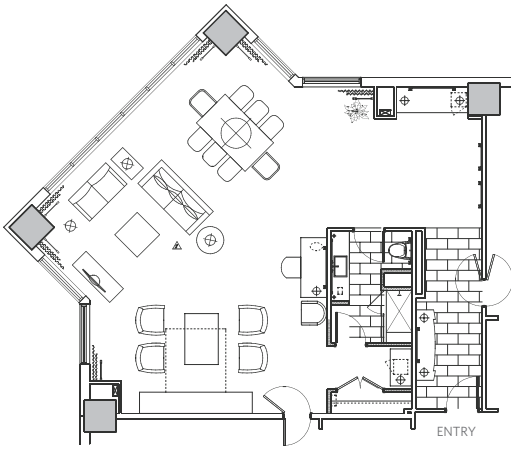

Ronald Reagan Grand Presidential Bedroom

PRESIDENTIAL

Atrium Corner Suites: 4
1,300 sf

CAPACITIES

Reception	40
Rounds	40
Theater	50
Conference	20

FEATURES

- spacious living and dining areas
- elevated corner city views
- serviceable wet bar
- ½ bathroom in parlor
- includes king bedroom with full bathroom
- connects to king or double bedroom (available at additional cost)

Presidential Parlor

PREMIER PARLOR

Tower Corner Suites: 14
1,180 sf

CAPACITIES

Reception	40
Rounds	40
Theater	40
Conference	20
Classroom	20

FEATURES

- expanded living and dining areas
- sweeping corner views
- dry bar
- full bathroom
- queen-sized murphy bed
- connects to king or double bedroom (available at additional cost)

Premier Parlor

DELUXE PARLOR

Atrium Corner Suites: 50
880 sf

CAPACITIES

Reception	35
Rounds	15
Theater	20
Conference	15

FEATURES

- large corner living areas
- dining table
- dry bar
- full bathroom
- queen-sized murphy bed
- connects to king or double bedroom (available at additional cost)

Deluxe Parlor

STANDARD PARLOR

Tower Corner Suites: 53
610 sf

CAPACITIES

Reception	15
Rounds	10
Theater	16
Conference	12

FEATURES

- tiled entry
- large corner living area
- full bathroom
- queen-sized murphy bed
- connects to king or double bedroom (available at additional cost)