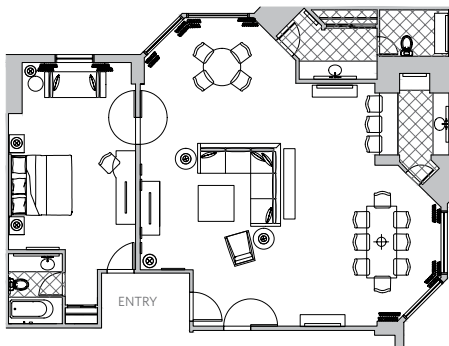

PRESIDENTIAL