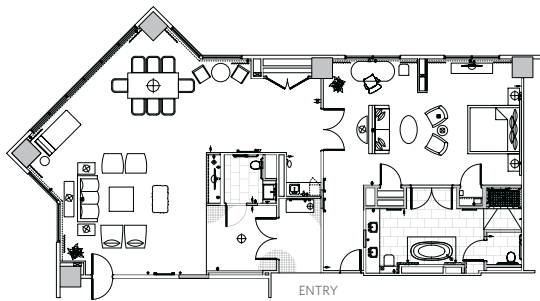

SUITES

S U M M A R Y

Hilton Anatole features five distinct suite types, with diverse options for VIP upgrades, breakouts and entertaining:

127 SUITES		Atrium	Tower
6	Grand Presidential	3	3
4	Presidential	4	
14	Premier		14
50	Deluxe Parlor	50	
53	Standard Parlor		53

anatolesuites.com 214 761 7209 dfwan-salesadm@hilton.com

GRAND PRESIDENTIAL

Ronald Reagan Grand Presidential Suite

Grand Presidential Suites: 6

	TOWER	SQUARE FEET	RECEPTION
Ronald Reagan		2,364	50
Mary Kay Ash		1,879	40
Margaret Thatcher		1,879	40
	ATRIUM		
Gerald Ford		2,325	50
George H. W. Bush		1,796	40
Lyndon B. Johnson		1,440	40

FEATURES

- stately, grand living and dining areas
- elevated sweeping corner views
- wet bar
- ½ bathroom in parlor
- includes king bedroom with full bathroom
- connects to double bedroom (available at additional cost)

Deluxe Parlor

STANDARD PARLOR

Tower Corner Suites: 53
610 sf

CAPACITIES

Reception	15
Rounds	10
Theater	16
Conference	12

FEATURES

- tiled entry
- large corner living area
- full bathroom
- queen-sized murphy bed
- connects to king or double bedroom (available at additional cost)