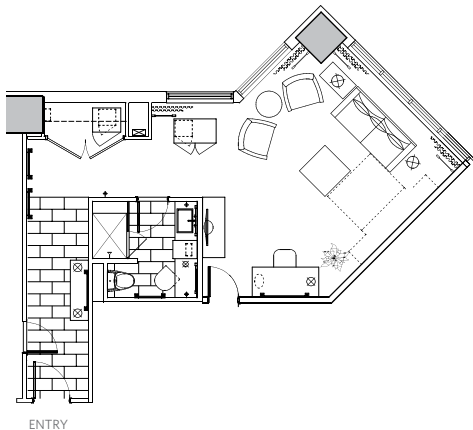

FEATURES

- stately, grand living and dining areas
- elevated sweeping corner views
- wet bar
- ½ bathroom in parlor
- includes king bedroom with full bathroom
- connects to double bedroom (available at additional cost)

Presidential Parlor

PREMIER PARLOR

Tower Corner Suites: 14
1,180 sf

CAPACITIES

Reception	40
Rounds	40
Theater	40
Conference	20
Classroom	20

FEATURES

- expanded living and dining areas
- sweeping corner views
- dry bar
- full bathroom
- queen-sized murphy bed
- connects to king or double bedroom (available at additional cost)

Premier Parlor

DELUXE PARLOR

Atrium Corner Suites: 50
880 sf

CAPACITIES

Reception	35
Rounds	15
Theater	20
Conference	15

FEATURES

- large corner living areas
- dining table
- dry bar
- full bathroom
- queen-sized murphy bed
- connects to king or double bedroom (available at additional cost)

Deluxe Parlor

STANDARD PARLOR

Tower Corner Suites: 53
610 sf

CAPACITIES

Reception	15
Rounds	10
Theater	16
Conference	12

FEATURES

- tiled entry
- large corner living area
- full bathroom
- queen-sized murphy bed
- connects to king or double bedroom (available at additional cost)