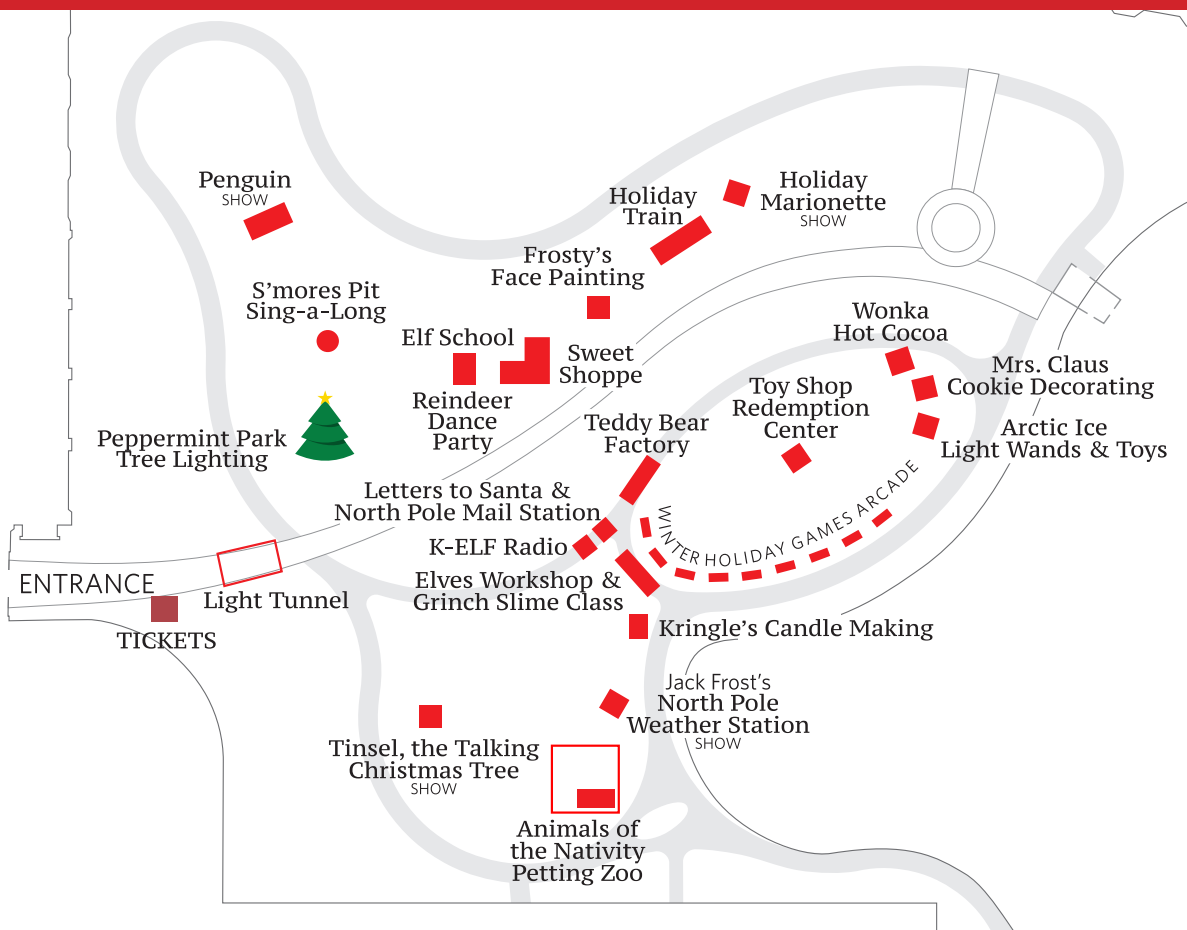

Christmas
at the
Anatole

featuring
**PEPPERMINT
PARK**

Peppermint Park EVENTS MAP

EVENTS SCHEDULE

Coupons

1 Coupon = \$1

		1:00 pm	2:00 pm	3:00 pm	4:00 pm	5:00 pm	6:00 pm	7:00 pm	8:00 pm
Peppermint Park Entry	included	1:00-9:00							
Peppermint Park Tree Lighting	included					5:30			
Sweet Shoppe	varies	1:00-9:00							
Toy Shop Redemption Center	varies	1:00-9:00							
Holiday Marionette Show	included					5:30	6:30	7:30	
Penguin Show	included						6:00	7:00	8:00
Tinsel, the Talking Christmas Tree Show	included					5:30	6:30	7:30	
Jack Frost's North Pole Weather Station Show	included						6:00	7:00	8:00
Visit with Santa & Mrs. Claus	included	1:00-9:00							
Holiday Train Ticket	6	1:00-9:00							
Winter Holiday Game Arcade	1 each / play	1:00-9:00							
Reindeer Dance Party <i>(with Souvenir Antlers)</i>	6					5:45	6:45	7:45	
Elf School <i>(with Souvenir Elf Hat)</i>	6						6:20	7:20	8:20
Elves Workshop	5+	1:00-9:00							
Letters to Santa at North Pole Mail Station	4	1:00-9:00							
Mrs. Claus Cookie Decorating	4	1:00-9:00							
Grinch Slime Class	5	1:00-9:00							
Animals of the Nativity Petting Zoo	6	1:00-9:00 Sat & Sun				5:00-9:00 Thu & Fri			
Kringle's Candle Making	4	1:00-9:00							
Wonka Hot Cocoa & Cookies	5					5:00-9:00			
Arctic Ice Light Wands & Toys	8+	1:00-9:00							
Teddy Bear Factory	15+	1:00-9:00							
Frosty's Face Painting	7	1:00-9:00							
S'mores & More Sing-a-Long	6						6:30	7:30	
K-ELF Radio	4					5:00-9:00			

For detailed event descriptions visit peppermintpark.info

Peppermint Park closes at 9:00 pm