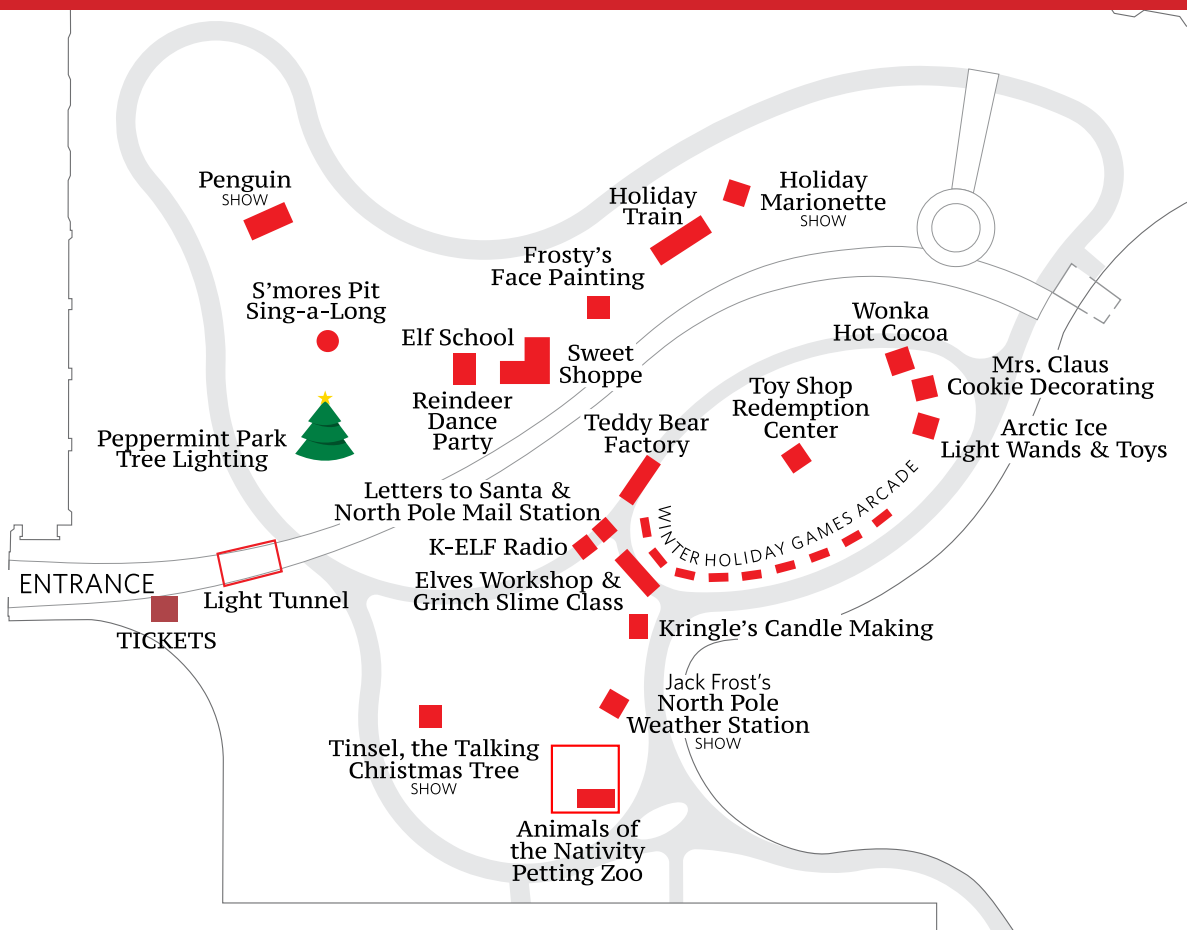

Christmas
at the
Anatole
featuring
**PEPPERMINT
PARK**

Peppermint Park EVENTS MAP

EVENTS SCHEDULE

Coupons

1 Coupon = \$1

		4:30pm	5:00pm	5:30pm	6:00pm	6:30pm	7:00pm	7:30pm	8:00pm	8:30pm
Peppermint Park Entry	included		5:00							
Peppermint Park Tree Lighting	included			5:30						
Sweet Shoppe	varies		5:00							
Toy Shop Redemption Center	varies			5:30						
Holiday Marionette Show	included			5:30		6:30		7:30		
Penguin Show	included				6:00		7:00		8:00	
Tinsel, the Talking Christmas Tree Show	included			5:30		6:30		7:30		
Jack Frost's North Pole Weather Station Show	included				6:00		7:00		8:00	
Visit with Santa & Mrs. Claus	included		5:00							
Holiday Train Ticket	6		4:45							
Winter Holiday Game Arcade	1 each per play		5:00							
Reindeer Dance Party (with Souvenir Antlers)	6			5:45		6:45		7:45		
Elf School (with Souvenir Elf Hat)	6				6:20		7:20		8:20	
Elves Workshop	5+		4:45							
Letters to Santa at North Pole Mail Station	4		4:45							
Mrs. Claus Cookie Decorating	4		5:00							
Grinch Slime Class	5			5:45		6:45		7:45		
Animals of the Nativity Petting Zoo	6		4:45							
Kringle's Candle Making	4		5:00							
Wonka Hot Cocoa & Cookies	5		5:00							
Arctic Ice Light Wands & Toys	8+					6:30				
Teddy Bear Factory	15+		5:00							
Frosty's Face Painting	7		5:00							
S'mores & More Sing-a-Long	6					6:30		7:30		
K-ELF Radio	4		5:00							

For detailed event descriptions visit peppermintpark.info

Peppermint Park closes at 9:00pm