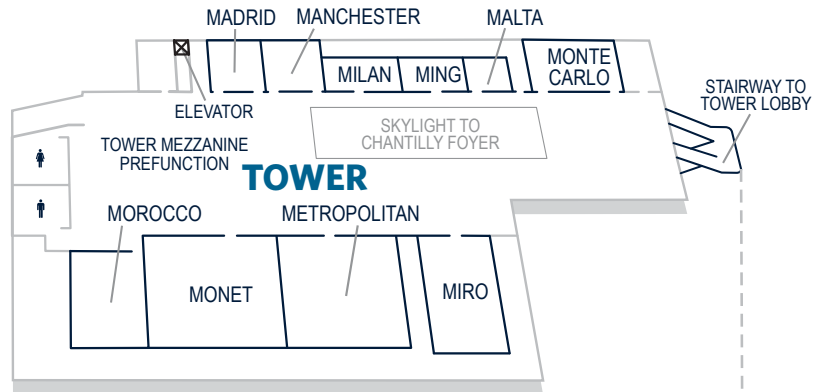

BRANDING PLAN MAP 2018

Send your branding request or plans to your Event Manager so you can review them together. You may use this map along with callouts to show locations of your branding items, or you may create your own for submission. The vector map below is available along with other maps and resources on AnatoleBranding.com.

TOWER MEZZANINE LEVEL

TOWER LOBBY LEVEL

Tower Entrance