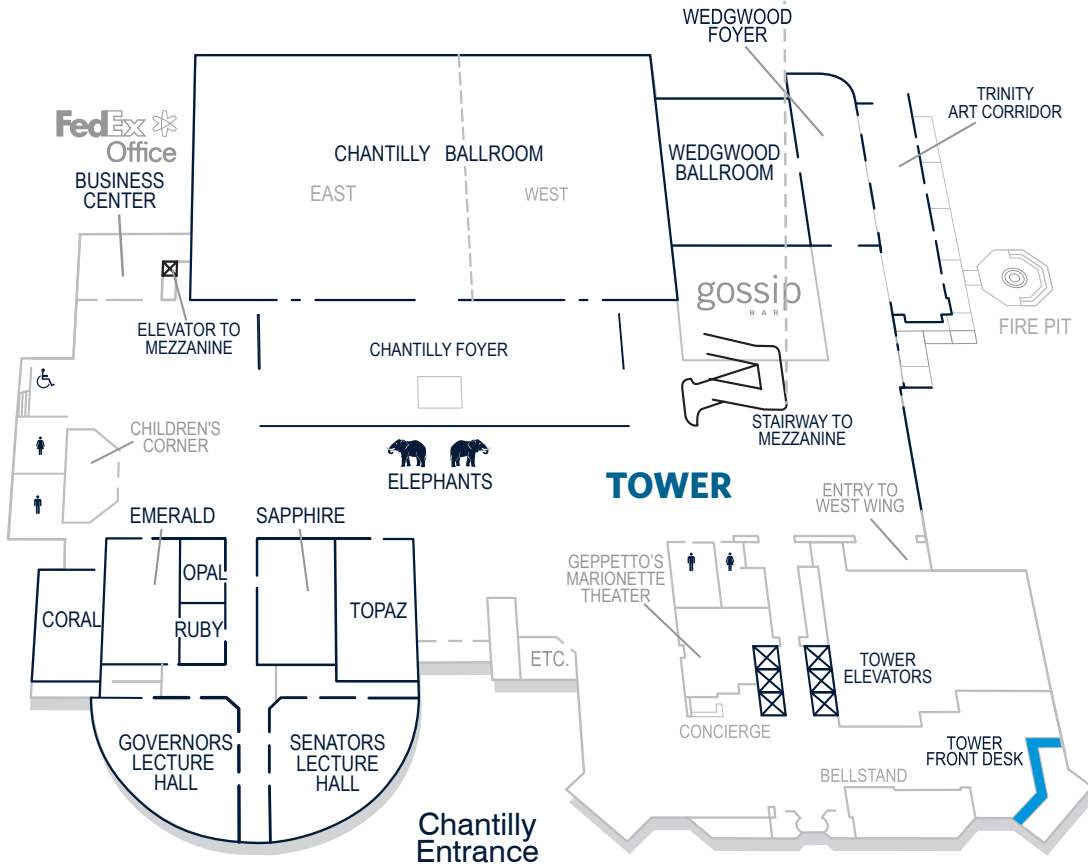

BRANDING PLAN MAP 2018

Send your branding request or plans to your Event Manager so you can review them together. You may use this map along with callouts to show locations of your branding items, or you may create your own for submission. The vector map below is available along with other maps and resources on AnatoleBranding.com.

TOWER MEZZANINE LEVEL

TOWER LOBBY LEVEL

Tower Entrance